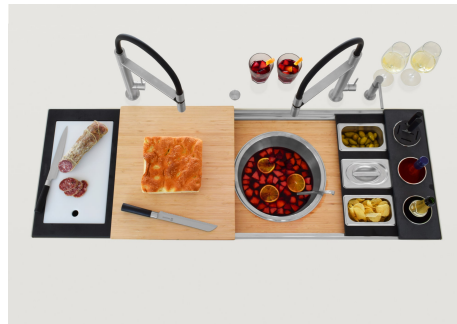

1 x Grille Black GRILLE NOIRE
POUR EVIERS RIVA

DESSINS TECHNIQUES

Happy Hour Optional accessories / Accessori opzionali

The "rails" system makes it possible to use a combination of numerous accessories. Grids, chopping boards, utensils' ranging system, bowls and containers of different dimensions can be alternated in the workspace with a simple gesture, and can easily be stacked, in order to be on hand at all times.

Happy Hour Level 4

Compatible accessories/Accessori compatibili:

8100 600

GALERIE

FOURNI

GRILLE NOIRE POUR EVIERS
RIVA

ACCESSOIRES OPTIONNELS

CUVETTE INOX PERFOREE